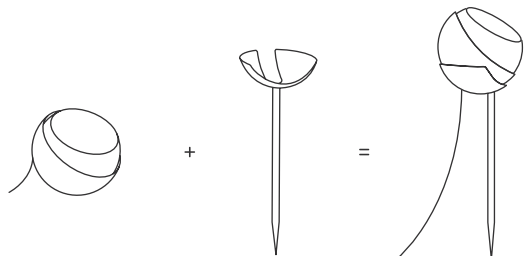

flood reflector symmetric  
dimmbare

connection:  
5 m supply cable  
(H05RN-F 3G0,75 ) incl.  
safety plug ready to connect

movable

material:  
aluminium die-casting  
powder-coated  
safety glass clear

protection class:  
IP65

**EEC:**

light direction:

	Farbe colour	2700K 		3000K	
		Art.-Nr. item no.	Systemleistung system perform.	Art.-Nr. item no.	Systemleistung system perform.
<b>shot 4 W</b> 	 anthracite RAL 7016	91090-27-4W-AN	4 W/290 lm	91090-4W-AN	4 W/319 lm
	 cool brown	91090-27-4W-CB	4 W/290 lm	91090-4W-CB	4 W/319 lm
	 deep black RAL 9005	91090-27-4W-BL	4 W/290 lm	91090-4W-BL	4 W/319 lm
<b>shot 15 W</b> 	 anthracite RAL 7016	91090-27-15W-AN	15 W/973 lm	91090-15W-AN	15 W/1070 lm
	 cool brown	91090-27-15W-CB	15 W/973 lm	91090-15W-CB	15 W/1070 lm
	 deep black RAL 9005	91090-27-15W-BL	15 W/973 lm	91090-15W-BL	15 W/1070 lm

+ Anschluss optional mit IP44.de connect  
connection with IP44.de connect as an option.

**für festen Untergrund**  
for solid ground

**für unbefestigte Beet- und Grünflächen**  
for unpaved beds and greens