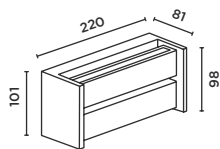

dimmbare

installation:  
2 x cable entry point;  
connection terminal  
3 x 2,5 mm<sup>2</sup>

material:  
aluminium die-casting  
powder-coated  
safety glass satined

protection class:  
IP65

**EEC:**  
A

Größe in mm  
size in mm