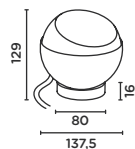

Alu-Ring lose, Ø 80 mm

Material:
Aluminiumguss
ESG Glas klar

Schutzart:
IP20

EEK:
A+

light technology:
230V Power LED
IvyLight-technology
2700K warm white
L70/50.000 h

flood reflector symmetric
satinated glare control dot

connection:
1,8 m supply cable
incl. safety plug
and cord dimmer

aluminium ring loose, Ø 80 mm

material:
aluminium die-casting
tempered safety glass clear

protection class:
IP20

EEC:
A+

Größe in mm
size in mm

Art.-Nr. item no.	Farbe colour	Systemleistung system performance	Lichtrichtung light direction
81090-IN-AL	aluminium brushed	15 W/980 lm	
81090-IN-BL	deep black	15 W/980 lm	
81090-IN-WH	pure white	15 W/980 lm	