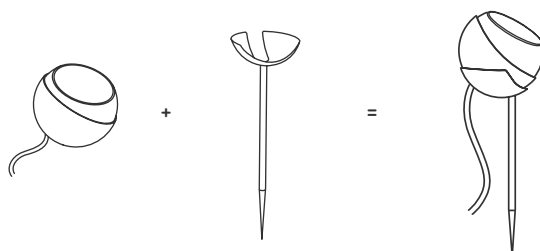

connection:  
5 m supply cable  
(H05RN-F 3G0,75)  
incl. IP44.de connect plug

movable

material:  
aluminium die-casting  
powder-coated  
safety glass clear

protection class:  
IP65

EEC:  

shot 4 W	Art.-Nr. item no.	Farbe colour	Systemleistung system performance	Lichtrichtung light direction
	91090-4W-AN-CO	 anthracite RAL 7016	4 W/260 lm	
	91090-4W-CB-CO	 cool brown	4 W/260 lm	
	91090-4W-BL-CO	 deep black RAL 9005	4 W/260 lm	
<b>shot 15 W</b>  	91090-15W-AN-CO	 anthracite RAL 7016	15 W/980 lm	
	91090-15W-CB-CO	 cool brown	15 W/980 lm	
	91090-15W-BL-CO	 deep black RAL 9005	15 W/980 lm	

Größe in mm  
size in mm

**+ 5 m Zuleitung auf Anfrage kürzbar**  
5 m supply cable can be shortened on request

**für festen Untergrund**  
for solid ground

**für unbefestigte Beet- und Grünflächen**  
for unpaved beds and greens