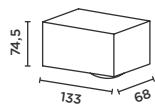

protection class:
IP65

EEC:
A+

Größe in mm
size in mm

Art.-Nr. item no.	Farbe colour	Systemleistung system performance	Lichtrichtung light direction
92180-D-AN	anthracite RAL 7016	6 W/300 lm	
92180-D-CB	cool brown	6 W/300 lm	
92180-D-SG	space grey	6 W/300 lm	
92180-D-WH	pure white RAL 9016	6 W/300 lm	
92180-D-BL	deep black RAL 9005	6 W/300 lm	