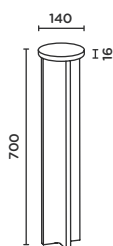

dimmbare

installation:
1 x cable entry point;
connection terminal
3 x 1,5 mm²;
possibility of connection of
several luminaires by star wiring
with external earth distribution
box

assembly:
on site foundation or
solid ground

material:
aluminium die-casting
powder-coated

protection class:
IP65

EEC:

Größe in mm
size in mm

Art.-Nr. item no.	Farbe colour	Systemleistung system performance	Lichtrichtung light direction
91006-AN	anthracite RAL 7016	12 W/240 lm	
91006-CB	cool brown	12 W/240 lm	