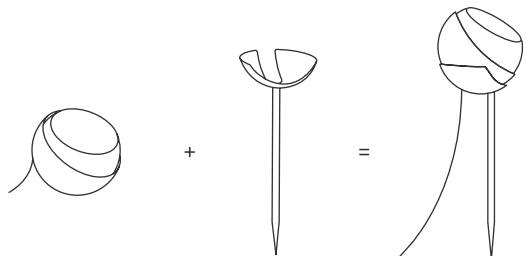

flood reflector symmetric  
dimmbare

connection:  
5 m supply cable  
(H05RN-F 3G0,75 ) incl.  
safety plug ready to connect

movable

material:  
aluminium die-casting  
powder-coated  
safety glass clear

protection class:  
IP65

EEC:  

light direction:  

	Farbe colour	2700K 		3000K	
		Art.-Nr. item no.	Systemleistung system perform.	Art.-Nr. item no.	Systemleistung system perform.
<b>shot 4 W</b>  	 anthracite RAL 7016	91090-27-4W-AN	4 W/290 lm	91090-4W-AN	4 W/319 lm
	 cool brown	91090-27-4W-CB	4 W/290 lm	91090-4W-CB	4 W/319 lm
	 deep black RAL 9005	91090-27-4W-BL	4 W/290 lm	91090-4W-BL	4 W/319 lm
<b>shot 15 W</b>  	 anthracite RAL 7016	91090-27-15W-AN	15 W/973 lm	91090-15W-AN	15 W/1070 lm
	 cool brown	91090-27-15W-CB	15 W/973 lm	91090-15W-CB	15 W/1070 lm
	 deep black RAL 9005	91090-27-15W-BL	15 W/973 lm	91090-15W-BL	15 W/1070 lm

+ Anschluss optional mit IP44.de connect  
connection with IP44.de connect as an option.

**für festen Untergrund**  
for solid ground

**für unbefestigte Beet- und Grünflächen**  
for unpaved beds and greens